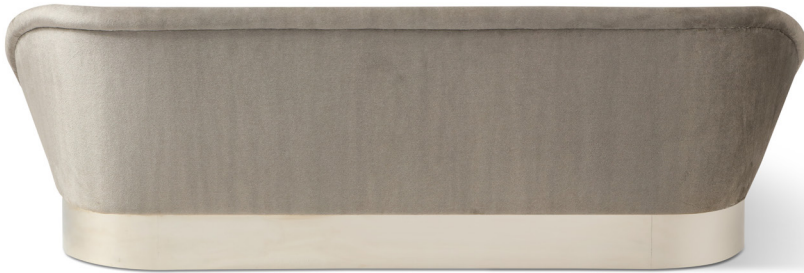

Ellipse Sofa
Model 1976-S | Designed 1976

Width | 86 in 218 cm

Depth | 33 in 84 cm

Height | 29 in 74 cm

Seat Height | 17 in 43 cm

Seat Depth | 21 in 53 cm

Base | Metal
Finish | Polished Nickel
Polished Brass

C.O.M | 15 yds

Shown In Great Plains Fabric 1611/04 Pharaoh; Mirage with Polished Nickel Base